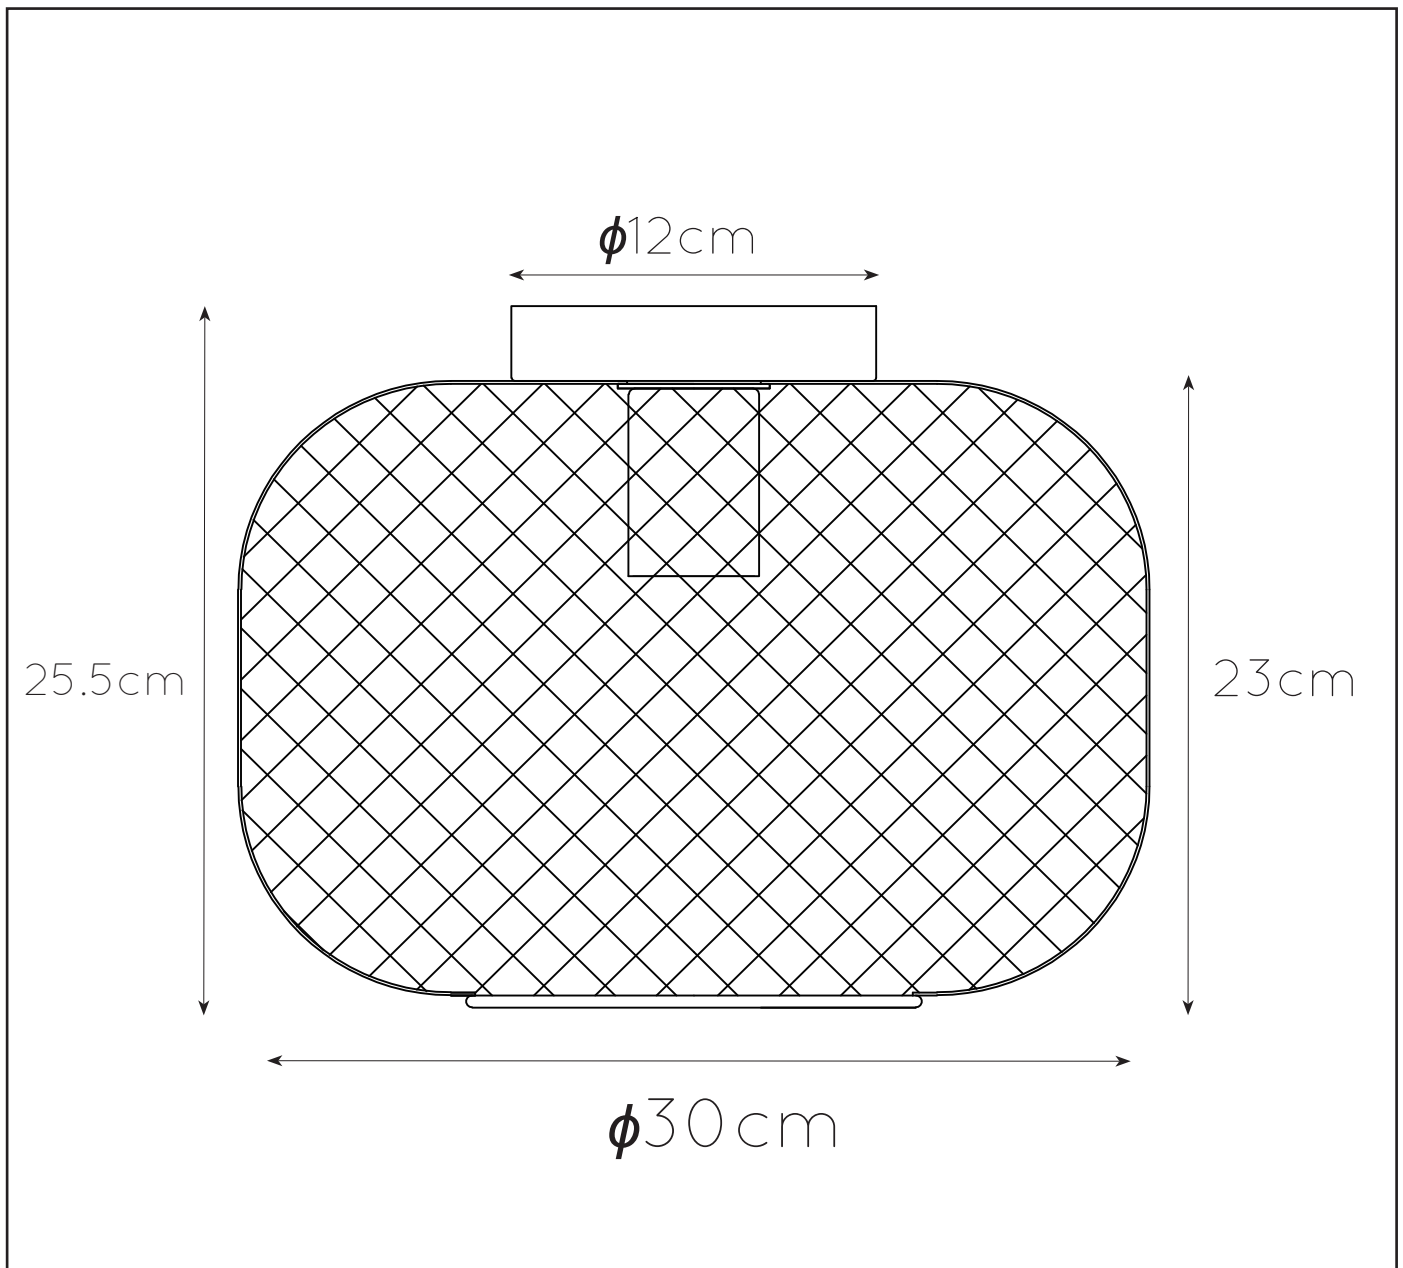

LUCIDE

GENERAL SPECIFICATIONS

RECOMMENDED LUCIDE LIGHT SOURCE

49032/05/65

Light source dimmable : Yes

Light source incl. : No

General

Dimensions LxWxH : 30 cm x 30 cm x 25.5 cm
Height minimum : -
Height maximum : -
Dimensions shade LxWxH : 30 cm x 30 cm x 23 cm
Main material : Metal
Ceiling rose material : Metal
Color : Matt black with gold&Matt black
Style : Vintage
Shape: Cylinder
Weight : 0.85KG
Warranty : 2 years

Product specifications

Dimmable : No
Light direction : Around (Diffuse)
Adjustable in height : No
Directional : Not Directional
Cable : No
Cable length : -
Sensor : Without Sensor
Control : Light Switch Control
IP-Class : 20
Electric class : 1
Light source including? : No
Lamp socket : E27
Light source number : 1
Power requirements : 220-240V~50Hz
Bulb type & maximum wattage : E27- max.40W

For more specifications of this product please visit
www.lucide.com

MESH

item number : 45185/30/02
EAN code : 5411212451132

item number : 45185/30/30
EAN code : 5411212451149

LUCIDE

INSTALLATION DRAWING SPECIFICATIONS